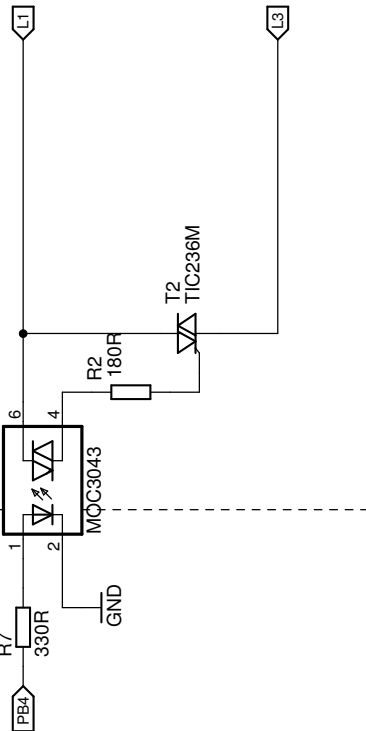

C

D

In series to supply and lamp

In series to supply and lamp

Moc3043 Zero crossing

Channel phase control signal input

High voltage side!

Channel phase control signal input