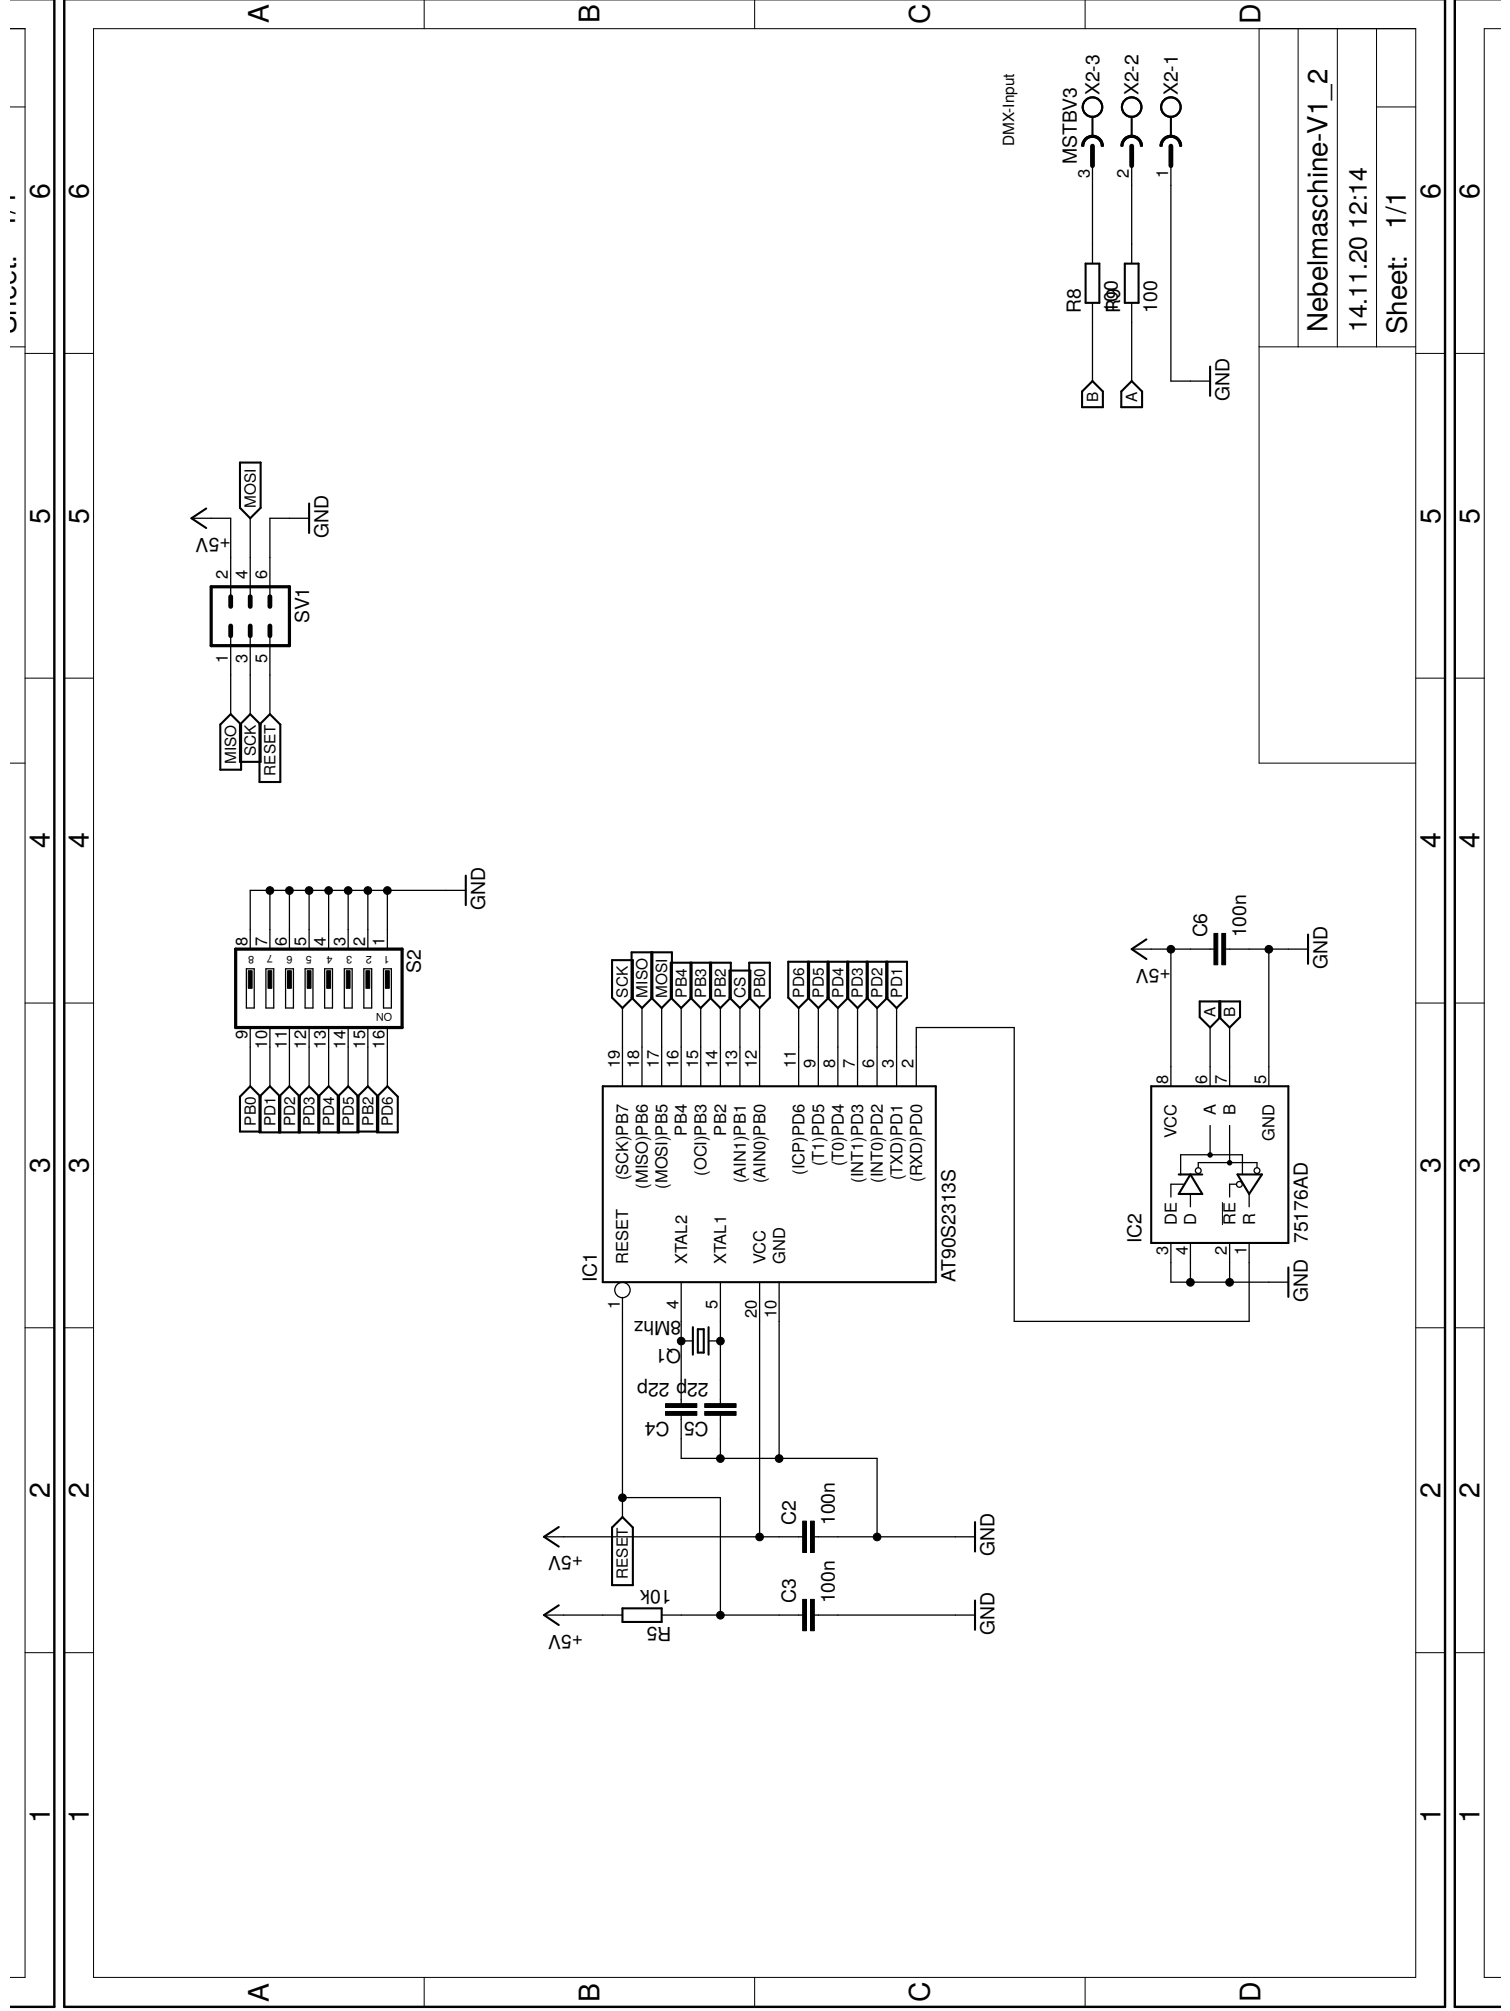

Nebelmaschine-V1_2
14.11.20 12:14
Sheet: 1/1

1 1 2 2 3 3 4 4 5 5 6 6

1 1 2 2 3 3 4 4 5 5 6 6