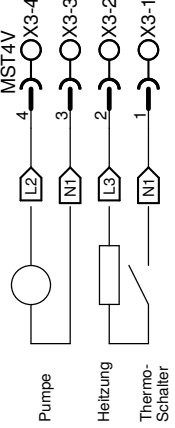

C

D

In series to supply and lamp

In series to supply and lamp

Moc3043 Zero crossing

Channel phase control signal input

High voltage side!

Channel phase control signal input

High voltage side!

1

2

3

4

5

6

Nebelmaschine-V1_2