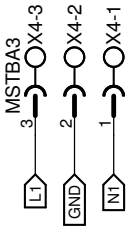

C

D

In series to supply and lamp

In series to supply and lamp

Moc3043 Zero crossing

Channel phase control signal input

High voltage side!

Channel phase control signal input

High voltage side!

1

2

3

4

5

6

Nebelmaschine-V1_2